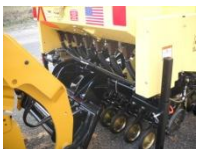

Truax Multi-Task Twins

Solutions for achieving seeding success on difficult and tough planting sites!

Trillion Skid Steer Seeder

FLEX Skid Steer Drill

Skid Steer Plate 3 Point Hitch

Tongue Style Skid Steer Plate 3 Point Hitch

Truax Trillion seeders and FLEX Drills are now both available with skid steer mounts that provide the maneuverability to tackle the roughest sites and achieve the best seed placement. The versatility of Truax equipment is increased by adding skid steer mounts to the traditional 3 point Trillion seeder and the tongue style and 3 point hitch FLEX drills.

Sizes and weights to meet your needs.

FLXII Drill Model *	Weight (lbs.)	Description
FLXII-86 SS (Skid Steer)	2150	Three box drill with no-tills, skid steer plate, 3 point attachment, optional tongue available
FLXII-88 SS (Skid Steer)	3200	Three box drill with no-tills, skid steer plate, 3 point attachment, optional tongue available
FLXII-812 SS (Skid Steer)	4100	Three box drill with no-tills, skid steer plate, 3 point attachment, optional tongue available

Trillion Seeder Model	Weight (lbs.)	Description
TR-60 SS (skid steer)	2125	Includes skid steer plate, 3 point attachment and forklift pockets
TR-96 SS (skid steer)	3550	Includes skid steer plate, 3 point attachment and forklift pockets